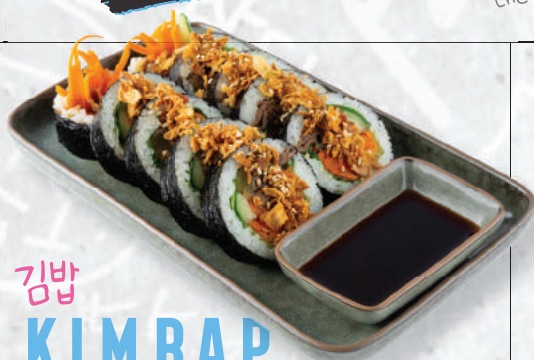

# BIBIMBAP 비빔밥

Get ready to rock your taste buds with our bibimbap! Bibim means "mixing" and Bap is cooked rice. Enjoy this hot stone bowl packed with rice, topped with veggies, your chosen marinated protein and a sweet-spicy sauce. Mix it up and enjoy!

Veggies

Caution:  
hot stone bowl!

Rice at the bottom

Protein:  
beef bulgogi  
fried chicken or tofu

## HOW TO EAT

1. ADD SAUCE
2. TAKE A SPOON
3. MIX 'EM ALL UP
4. ENJOY

**BEEF BULGOGI**  
17

**TASTY TOFU**  
15.5

**FRIED CHICKEN**  
**DAD'S SPICY SWEET**  
16