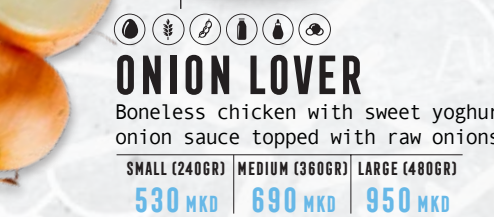

ONION LOVER

Boneless chicken with sweet yoghurt,
onion sauce topped with raw onions

SMALL (240GR) MEDIUM (360GR) LARGE (480GR)
530 MKD | **690 MKD** | **950 MKD**